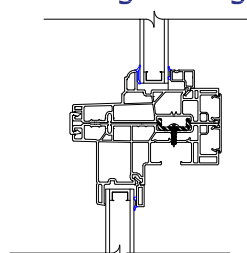

Applied 2" Exterior B-Mould(RENO)No Fin - >>Not available as J-Mould<<

Applied 3-1/2" Exterior B-Mould(Lined)

Applied 3-1/2" Exterior J-Mould(Lined)

Applied 4" Exterior B-Mould(Step)

Applied 4" Exterior J-Mould(Step)

**Picture Frame**

**Picture over Single Hung**

**Modular Mullion**  
(with optional reinforcement shown)

**Picture over Single Hung**

**Modular Mullion**  
(with optional 5/8" reinforcement shown)