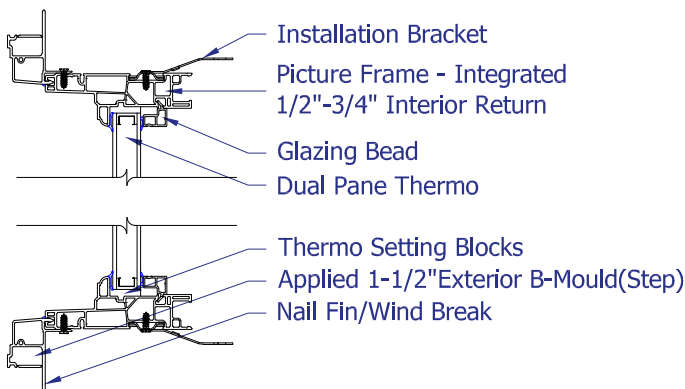

Applied 2" Exterior B-Mould(RENO)No Fin - >>Not available as J-Mould<<

Applied 3-1/2" Exterior B-Mould(Lined)

Applied 3-1/2" Exterior J-Mould(Lined)

Applied 4" Exterior B-Mould(Step)

Applied 4" Exterior J-Mould(Step)

**Picture Frame**

**Picture over Single Hung**

**Modular Mullion**  
(with optional reinforcement shown)

**Picture over Single Hung**

**Modular Mullion**  
(with optional 5/8" reinforcement shown)