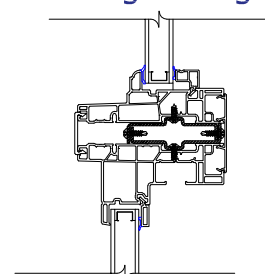

Applied 2" Exterior B-Mould(RENO)No Fin - >>Not available as J-Mould<<

Applied 3-1/2" Exterior B-Mould(Lined)

Applied 3-1/2" Exterior J-Mould(Lined)

Applied 4" Exterior B-Mould(Step)

Applied 4" Exterior J-Mould(Step)

**Picture Frame**

**Picture over Single Hung**

**Modular Mullion**  
(with optional reinforcement shown)

**Picture over Single Hung**

**Modular Mullion**  
(with optional 5/8" reinforcement shown)