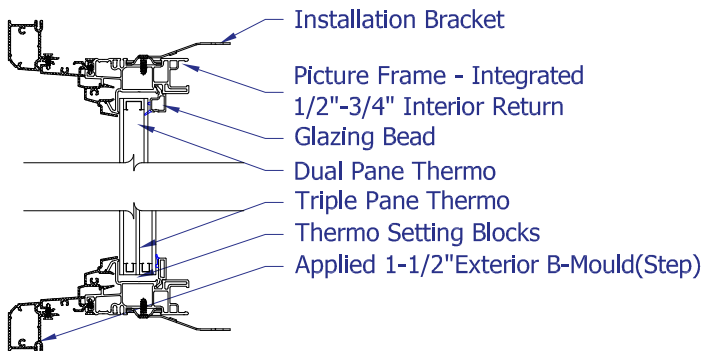

Aluminum Clad Exterior

Picture Frame

Picture over Awning

Modular Mullion
(with optional reinforcement shown)

Picture over Awning

Modular Mullion
(with optional 5/8" reinforcement shown)