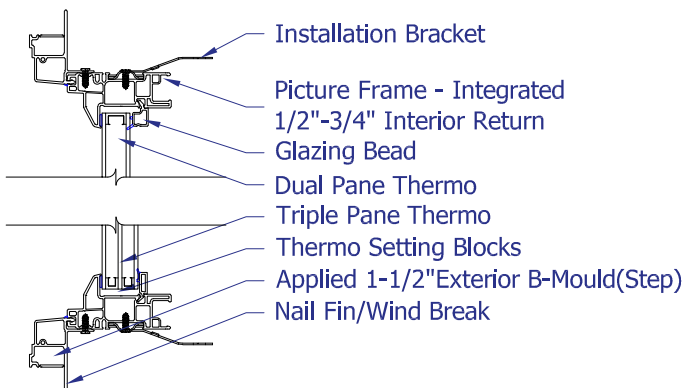

Picture Frame

Picture over Awning

Modular Mullion
(with optional reinforcement shown)

Picture over Awning

Modular Mullion
(with optional 5/8" reinforcement shown)